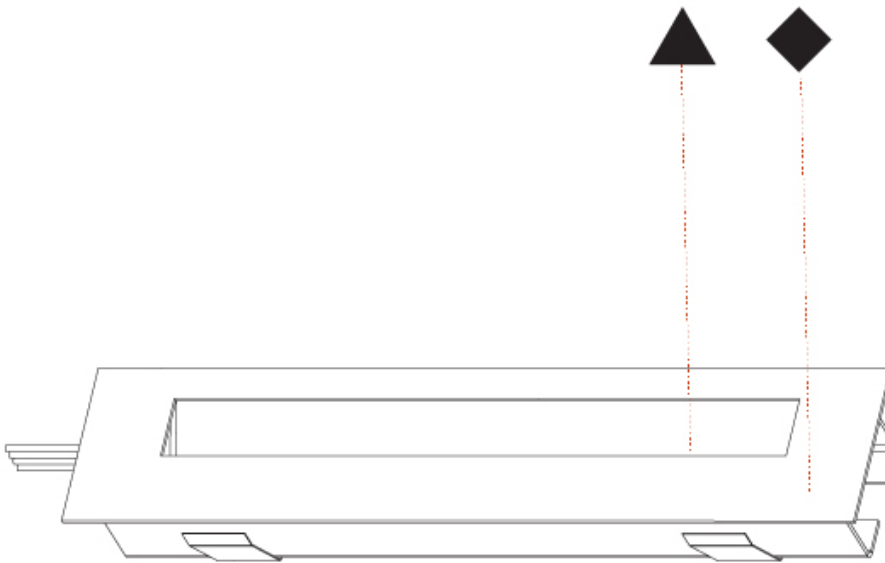

## DELIGHT STRING STEP WIDE RECESSED

A35702-

PROJECT

TYPE

SPECIFIER

QUANTITY

DATE

A